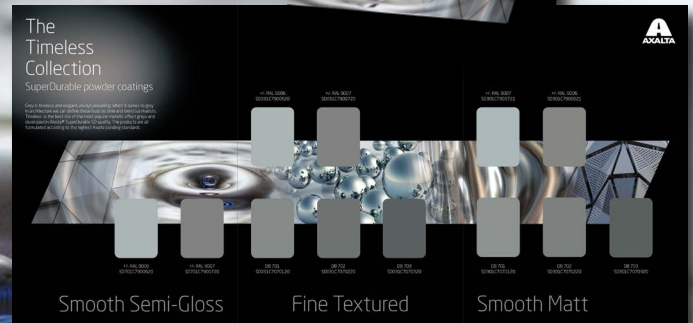

In this new edition of The Timeless Collection we have included the pearlescent nuances of the DB colours 701, 702 and 703 combined with RAL 9006 and RAL 9007 in a matt, semi-gloss and our original fine textured finish. Our Alesta® SD SuperDurable quality products offer high quality protection and enhance the design of metal substrates. The bonded metallic effect accentuates the depth of the colour and ensures batch-to-batch consistency.

Throughout the formulation and manufacturing process special attention has been paid to developing a simple and robust application. This leads to problem-free and consistent coating results ensuring that our customers can maintain their own high standards. In addition to this, chemical resistance was further improved in order to surpass current demands and possible future requirements.

The colours of The Timeless Collection are quality-tested for use on façades and different architectural applications. Alesta® SD SuperDurable meets the requirements of Qualicoat Class 2, GSB Florida 3 (Master) and AAMA2604 requirements.

This collection of timeless colours connects brilliant bonded metallic effects, the simplicity of application and sustainability.

Highlights

- Durable & sustainable
- Excellent applicability
- Bonded, homogeneous metallic effects
- Excellent batch-to-batch consistency
- Matt, Semi-Gloss or Fine Textured finish
- SuperDurable Qualicoat Class 2 & GSB Florida 3 (Master) certified
- Meeting the AAMA2604 requirements
- All Timeless products are available from stock.

Colour matches of powder coatings to a liquid coating sample may show differences.