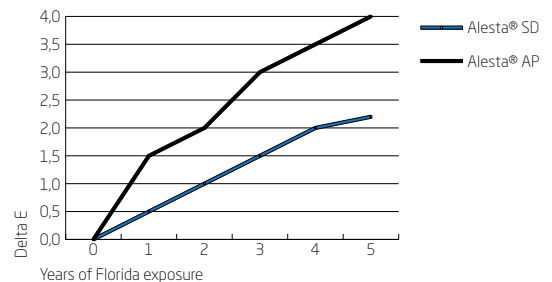

Standard Alesta® AP versus super-durable Alesta® SD

Florida exposure - gloss retention

Florida exposure - colour deviation

Gloss retention - Accelerated weathering QUVB 600h - Alesta® AP left/ Alesta® SD right