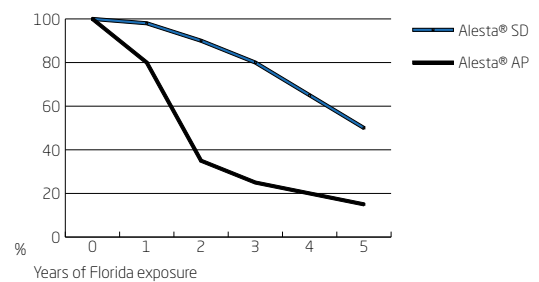

Standard Alesta® AP versus super-durable Alesta® SD

Florida exposure - gloss retention

Florida exposure - colour deviation

Gloss retention - Accelerated weathering QUVB 600h - Alesta® AP left/ Alesta® SD right